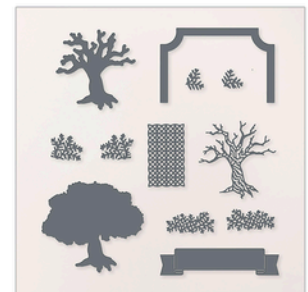

TWISTED IN TIME DIES
164814 | $51.00
12 dies
Largest die: 3 1/2" x 3 1/8" (8.9 x 7.9 cm)