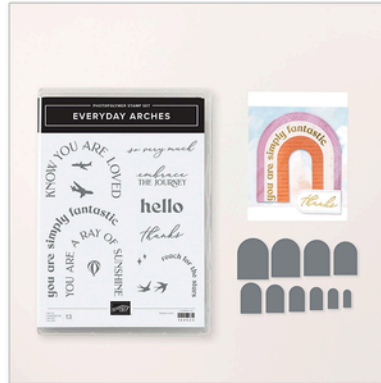

PLASTER PAINTING 3D EMBOSSING FOLDER

164656 | \$16.50

6" x 8 1/2" (15.2 x 21.6 cm)

LOW-PROFILE DOTS

164658 | \$10.25

140 pieces. 35 each of Gold & Petal Pink.
4 mm, 5 mm

MIXED MEDIA FLORALS MEMORIES & MORE CARD PACK

164657 | \$15.75

50 cards total. 36 cards 3" x 4" (7.6 x 10.2 cm), 14 cards 4" x 6" (10.2 x 15.2 cm).
4 sticker sheets; 2 each of 2 designs.
Acid free, lignin free.

EVERYDAY SKIES SUITE COLLECTION

AZURE AFTERNOON	BALMY BLUE	BASIC BLACK	BLACKBERRY BLISS	BLUEBERRY BUSHEL	BUBBLE BATH
CAJUN CRAZE	CALYPSO CORAL	CHERRY COBBLER	DAFFODIL DELIGHT	FLIRTY FLAMINGO	FRESH FREESIA
GORGEOUS GRAPE	HIGHLAND HEATHER	MELON MAMBO	MISTY MOONLIGHT	MOODY MAUVE	NIGHT OF NAVY
PEACH PIE	PETAL PINK	POPPY PARADE	PRETTY IN PINK	PUMPKIN PIE	

EVERYDAY SKIES SUITE COLLECTION
 164635 | \$105.00
 The Everyday Skies Suite Collection includes:

- Everyday Arches Bundle
- **10% BUNDLED SAVINGS**
- Everyday Skies 6" x 6" (15.2 x 15.2 cm) Designer Series Paper
- White ½" (1.3 cm) Woven Ribbon
- Two-Tone Sparkle Gems