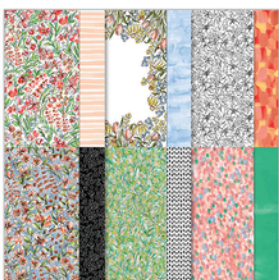

164643 | \$32.00

10 cling stamps

MIXED LABELS DIES

164652 | \$29.00

9 dies
Largest die: 2 1/2" x 3 3/4" (6.4 x 9.5 cm)

MIXED MEDIA FLORALS
12" X 12" (30.5 X 30.5 CM)
DESIGNER SERIES PAPER
164638 | \$17.00

12 sheets; 2 each of 6 double-sided designs. Acid free, lignin free.

PLASTER PAINTING 3D EMBOSSING FOLDER

164656 | \$16.50

6" x 8 1/2" (15.2 x 21.6 cm)

LOW-PROFILE DOTS

164658 | \$10.25

140 pieces. 35 each of Gold & Petal Pink.
4 mm, 5 mm

MIXED MEDIA FLORALS MEMORIES & MORE CARD PACK

164657 | \$15.75

50 cards total. 36 cards 3" x 4" (7.6 x 10.2 cm), 14 cards 4" x 6" (10.2 x 15.2 cm).
4 sticker sheets; 2 each of 2 designs.
Acid free, lignin free.

EVERYDAY SKIES SUITE COLLECTION

AZURE AFTERNOON	BALMY BLUE	BASIC BLACK	BLACKBERRY BLISS	BLUEBERRY BUSHEL	BUBBLE BATH
CAJUN CRAZE	CALYPSO CORAL	CHERRY COBBLER	DAFFODIL DELIGHT	FLIRTY FLAMINGO	FRESH FREESIA
GORGEOUS GRAPE	HIGHLAND HEATHER	MELON MAMBO	MISTY MOONLIGHT	MOODY MAUVE	NIGHT OF NAVY
PEACH PIE	PETAL PINK	POPPY PARADE	PRETTY IN PINK	PUMPKIN PIE	