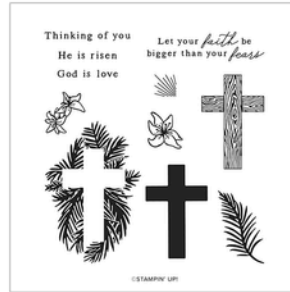

AROUND IT ALL STAMP SET
 164719 | \$29.00
 7 cling stamps

AROUND IT ALL DIES
 164725 | \$47.00
 12 dies
 Largest die: 5 1/2" x 5 1/4" (14 x 13.3 cm)

BUNDLES CONTINUED

FAITH COLLECTION BUNDLE
 164796 | ~~\$56.00~~ \$50.25
 10% BUNDLED SAVINGS
 Photopolymer
 Faith Collection Stamp Set +
 Faith Collection Dies